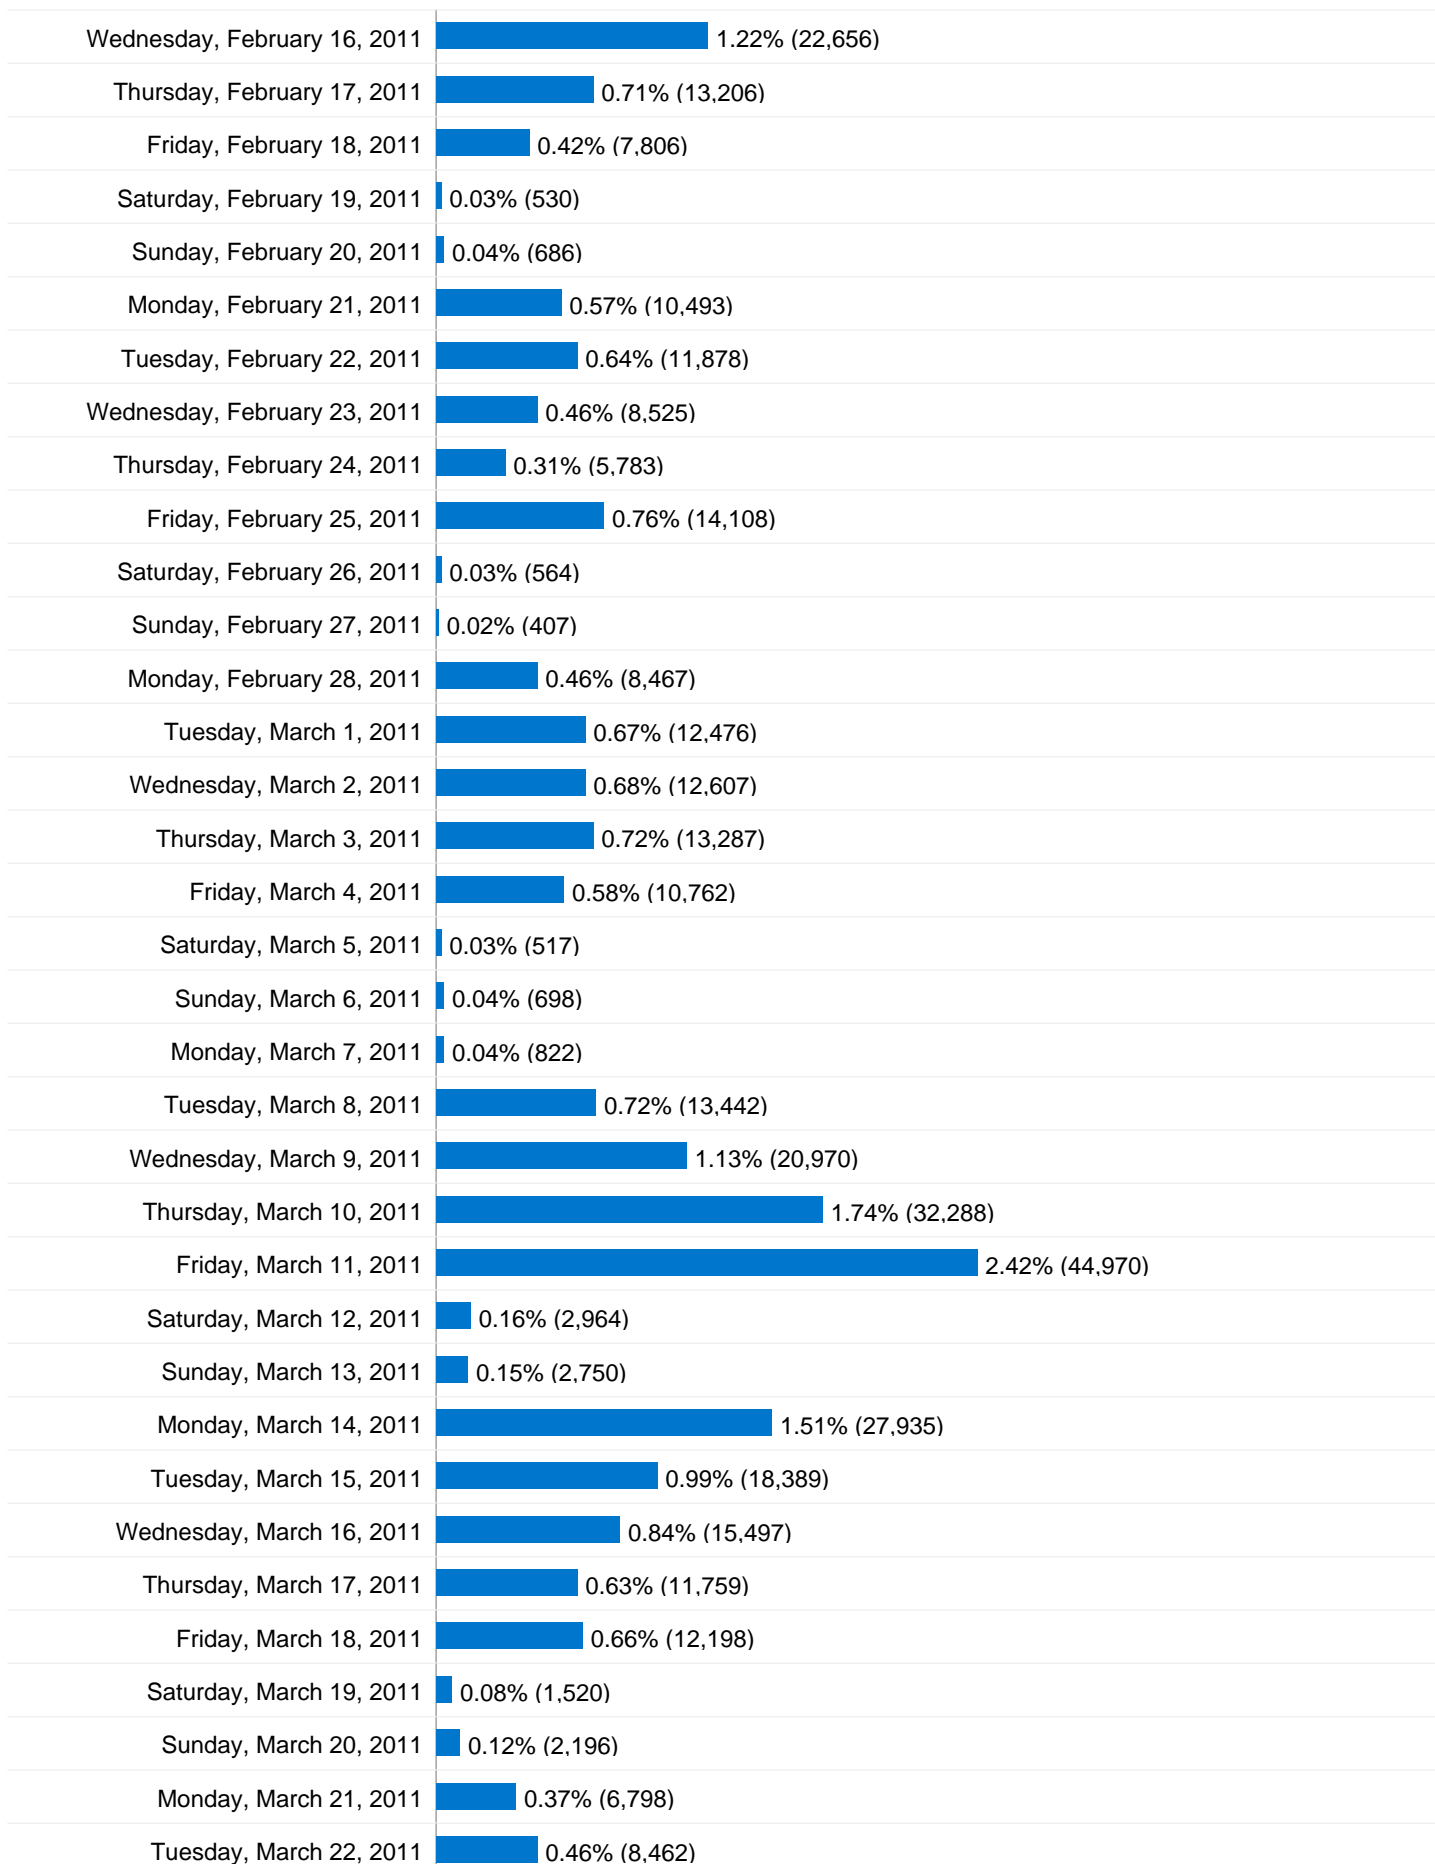

Wednesday, July 21, 2010	0.06% (1,204)
Thursday, July 22, 2010	0.09% (1,699)
Friday, July 23, 2010	0.05% (992)
Saturday, July 24, 2010	0.00% (0)
Sunday, July 25, 2010	> 0.00% (6)
Monday, July 26, 2010	0.09% (1,619)
Tuesday, July 27, 2010	0.09% (1,657)
Wednesday, July 28, 2010	0.09% (1,621)
Thursday, July 29, 2010	0.09% (1,607)
Friday, July 30, 2010	0.09% (1,701)
Saturday, July 31, 2010	0.00% (0)
Sunday, August 1, 2010	> 0.00% (19)
Monday, August 2, 2010	0.08% (1,527)
Tuesday, August 3, 2010	0.09% (1,686)
Wednesday, August 4, 2010	0.05% (894)
Thursday, August 5, 2010	0.06% (1,203)
Friday, August 6, 2010	0.04% (788)
Saturday, August 7, 2010	> 0.00% (15)
Sunday, August 8, 2010	> 0.00% (8)
Monday, August 9, 2010	0.10% (1,818)
Tuesday, August 10, 2010	0.07% (1,257)
Wednesday, August 11, 2010	0.04% (755)
Thursday, August 12, 2010	0.04% (818)
Friday, August 13, 2010	0.03% (511)
Saturday, August 14, 2010	> 0.00% (40)
Sunday, August 15, 2010	> 0.00% (2)
Monday, August 16, 2010	0.03% (612)
Tuesday, August 17, 2010	0.05% (997)
Wednesday, August 18, 2010	0.04% (704)
Thursday, August 19, 2010	0.04% (835)
Friday, August 20, 2010	0.06% (1,031)
Saturday, August 21, 2010	> 0.00% (12)
Sunday, August 22, 2010	> 0.00% (19)
Monday, August 23, 2010	0.06% (1,068)
Tuesday, August 24, 2010	0.07% (1,256)

All traffic sources sent a total of 208,203 visits

30.22% Direct Traffic

64.58% Referring Sites

5.19% Search Engines

- **Referring Sites**
134,465.00 (64.58%)
- **Direct Traffic**
62,926.00 (30.22%)
- **Search Engines**
10,812.00 (5.19%)