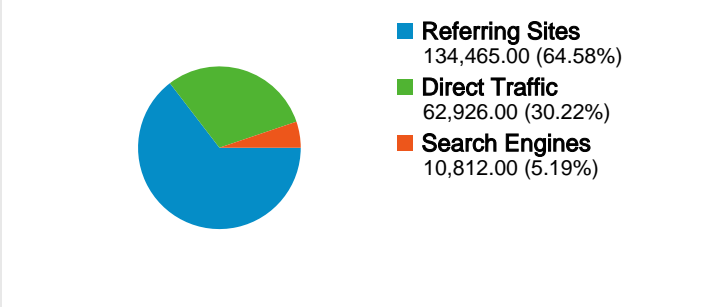

Site Usage

Pageviews for all visitors

Visitors Overview

Traffic Sources Overview

Content Overview

Pages	Pageviews	% Pageviews
/HospitalReports/Overview.asp	153,049	8.25%
/Ticketing/ShowTickets.aspx	115,011	6.20%
/HospitalReports/Account/Login	72,547	3.91%
/diavgeia/Default.aspx?frm=3	40,878	2.20%
/Ticketing/showtickets.aspx	26,561	1.43%

All traffic sources sent a total of 208,203 visits

30.22% Direct Traffic

64.58% Referring Sites

5.19% Search Engines

- **Referring Sites**
134,465.00 (64.58%)
- **Direct Traffic**
62,926.00 (30.22%)
- **Search Engines**
10,812.00 (5.19%)

73,004 people visited this site

208,203 Visits

73,004 Absolute Unique Visitors

1,855,609 Pageviews

8.91 Average Pageviews

00:08:45 Time on Site

42.53% Bounce Rate

34.76% New Visits

Technical Profile

Browser	Visits	% visits	Connection Speed	Visits	% visits
Internet Explorer	131,815	63.31%	Unknown	178,095	85.54%
Firefox	62,271	29.91%	DSL	24,815	11.92%
Chrome	11,486	5.52%	T1	3,781	1.82%
Safari	1,192	0.57%	Dialup	1,298	0.62%
Opera	1,184	0.57%	Cable	116	0.06%